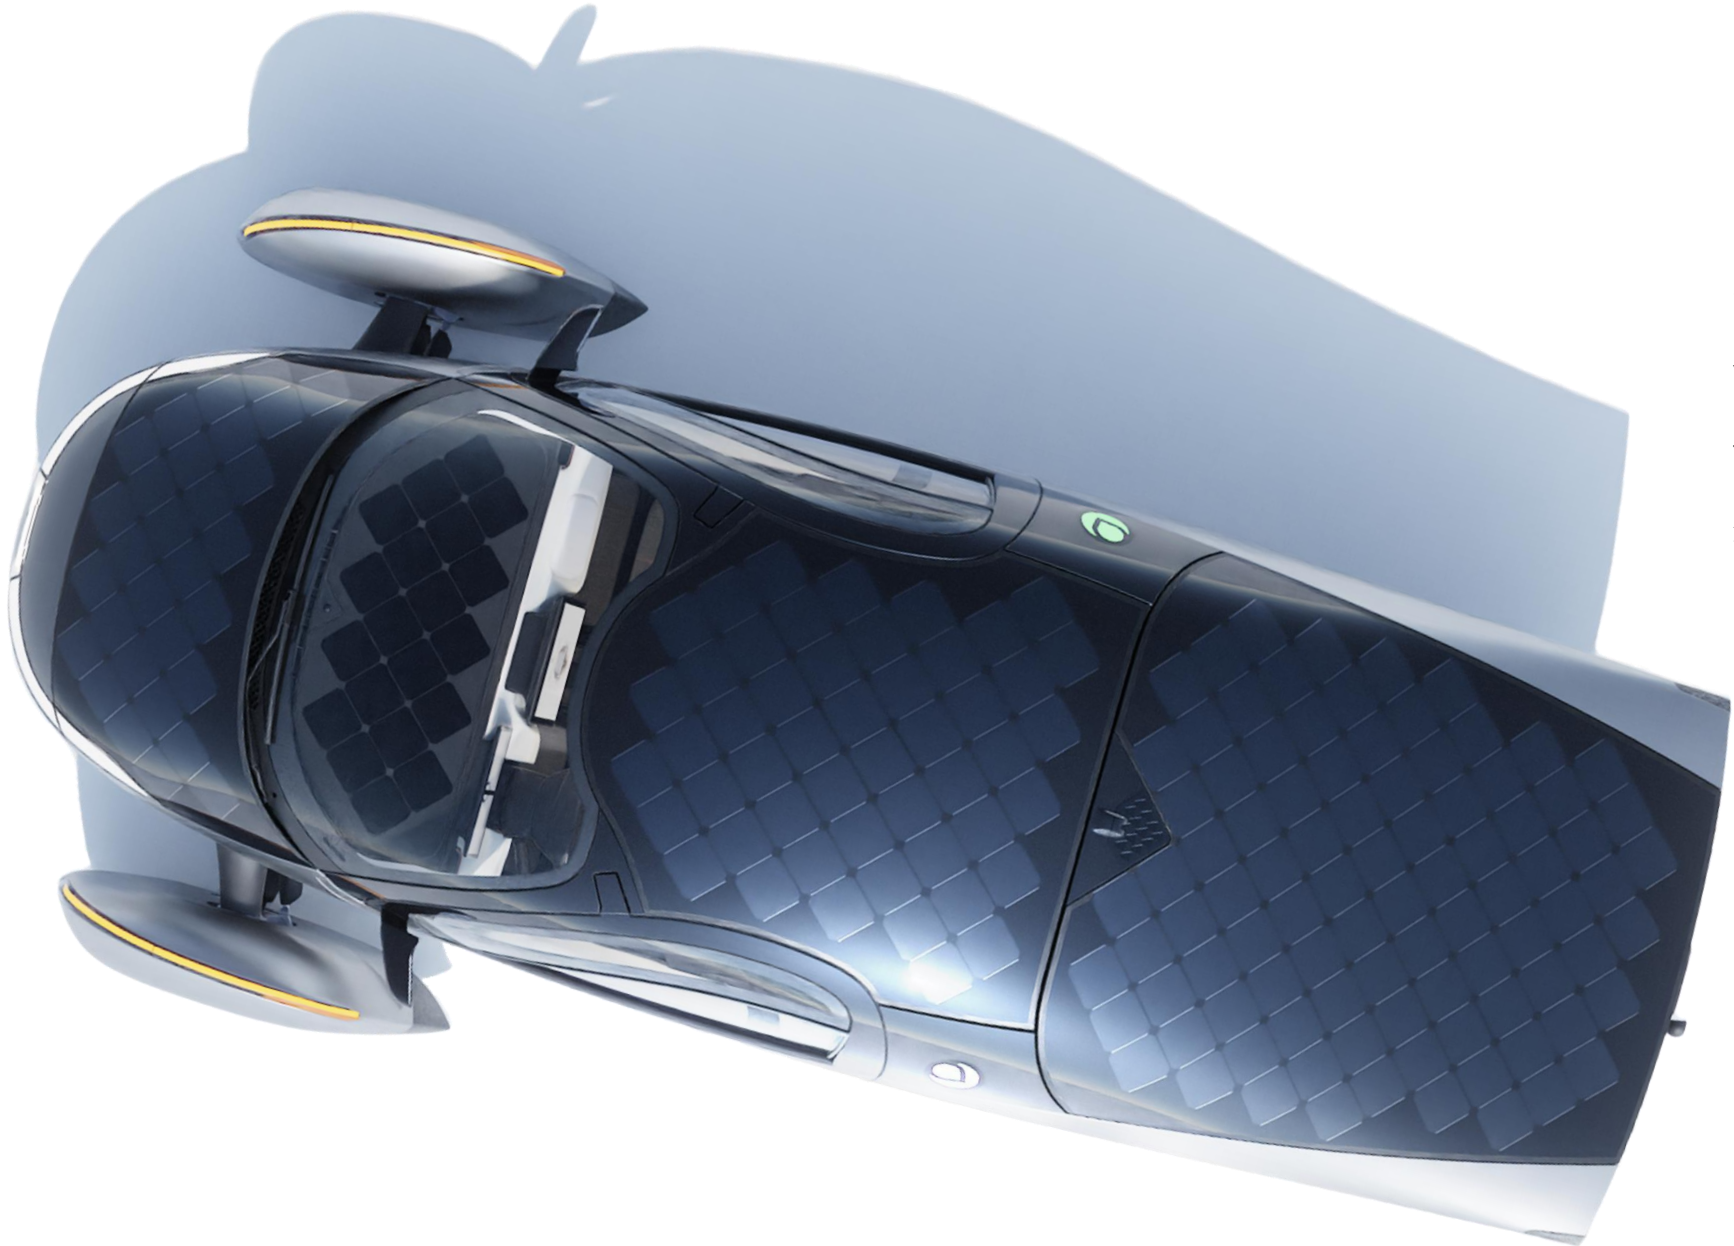

Charging

Solar Charge Per Day	Up to 40 miles (64 km)
Solar Yield Per Year	Up to 11,000 miles (17702.78 km)
Onboard Charger	40 - 60 kW
Vehicle Charge Port	NACS
110V Charging Speed	13 miles per hour
240V Charging Speed	57 miles per hour
DC Fast Charging Speed	400 - 600 miles per hour

Figures subject to change pending validation.